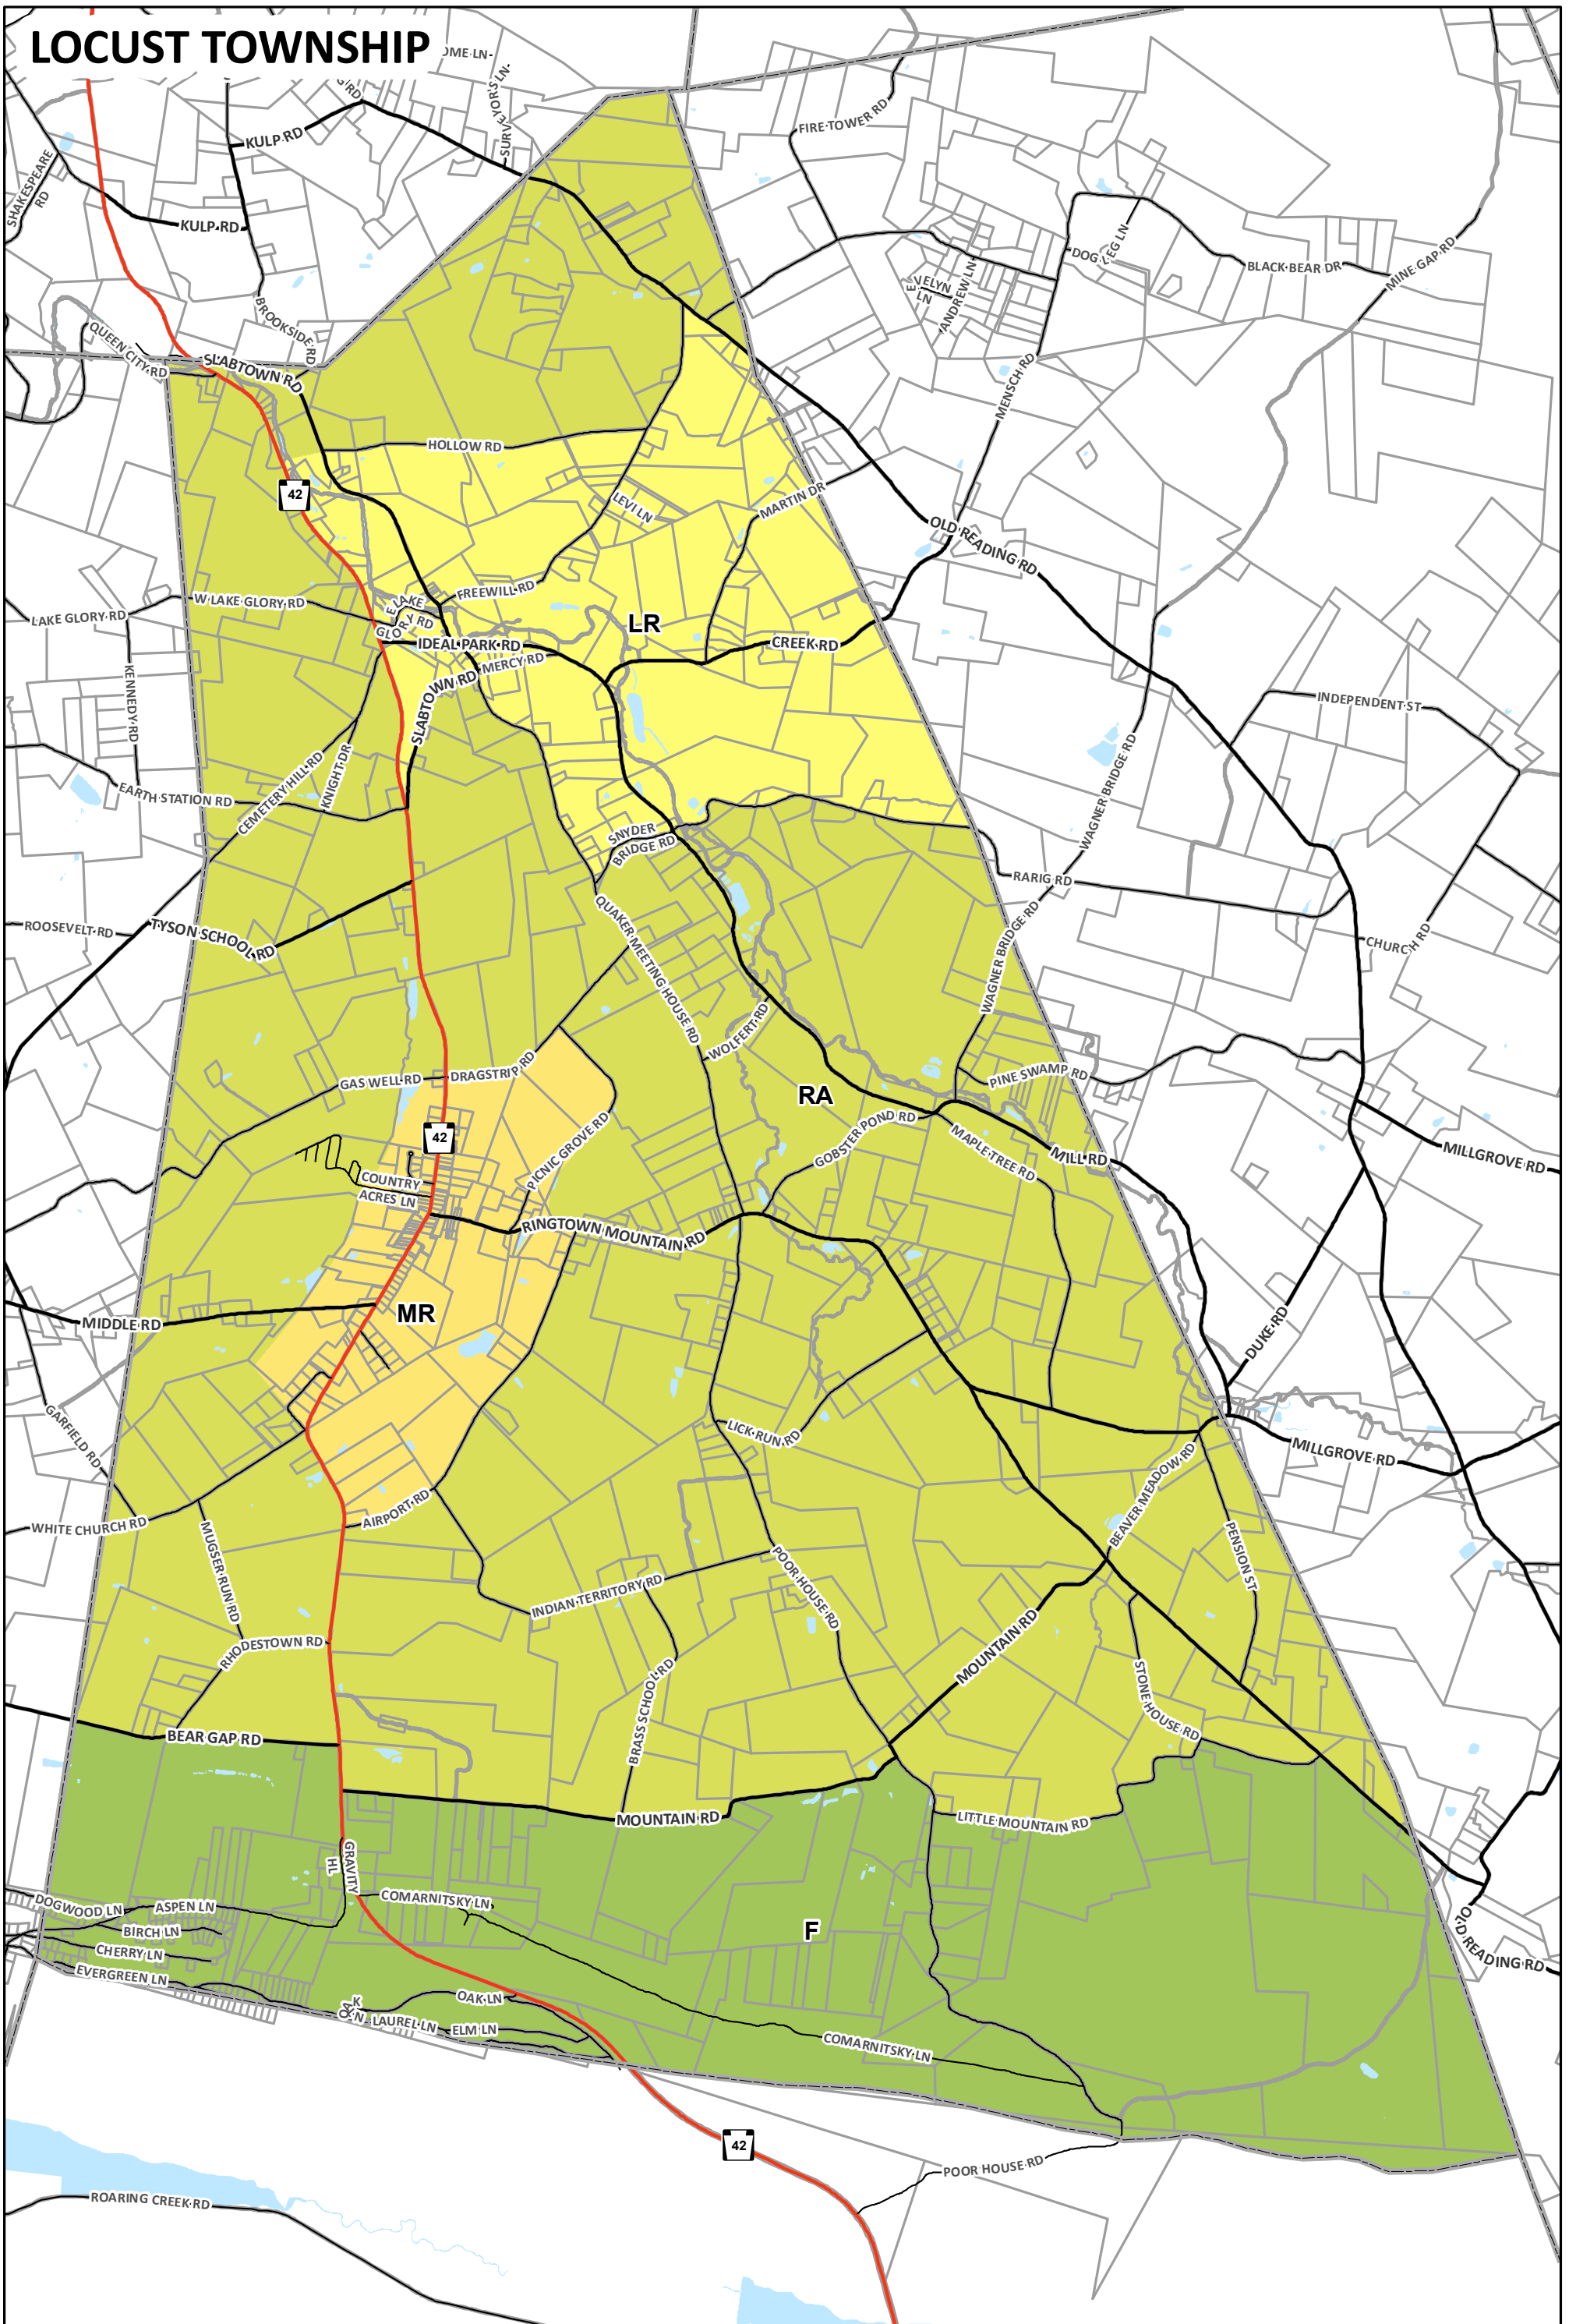

# LOCUST TOWNSHIP

- Forest
- Medium Density Residential
- Low Density Residential
- Rural Agriculture

Disclaimer: This drawing is intended for reference and illustrative purposes only. It is neither a legally recorded map nor a survey and is not intended to be used as such. The information displayed is from a compilation of records, information, and data developed and obtained from various sources.