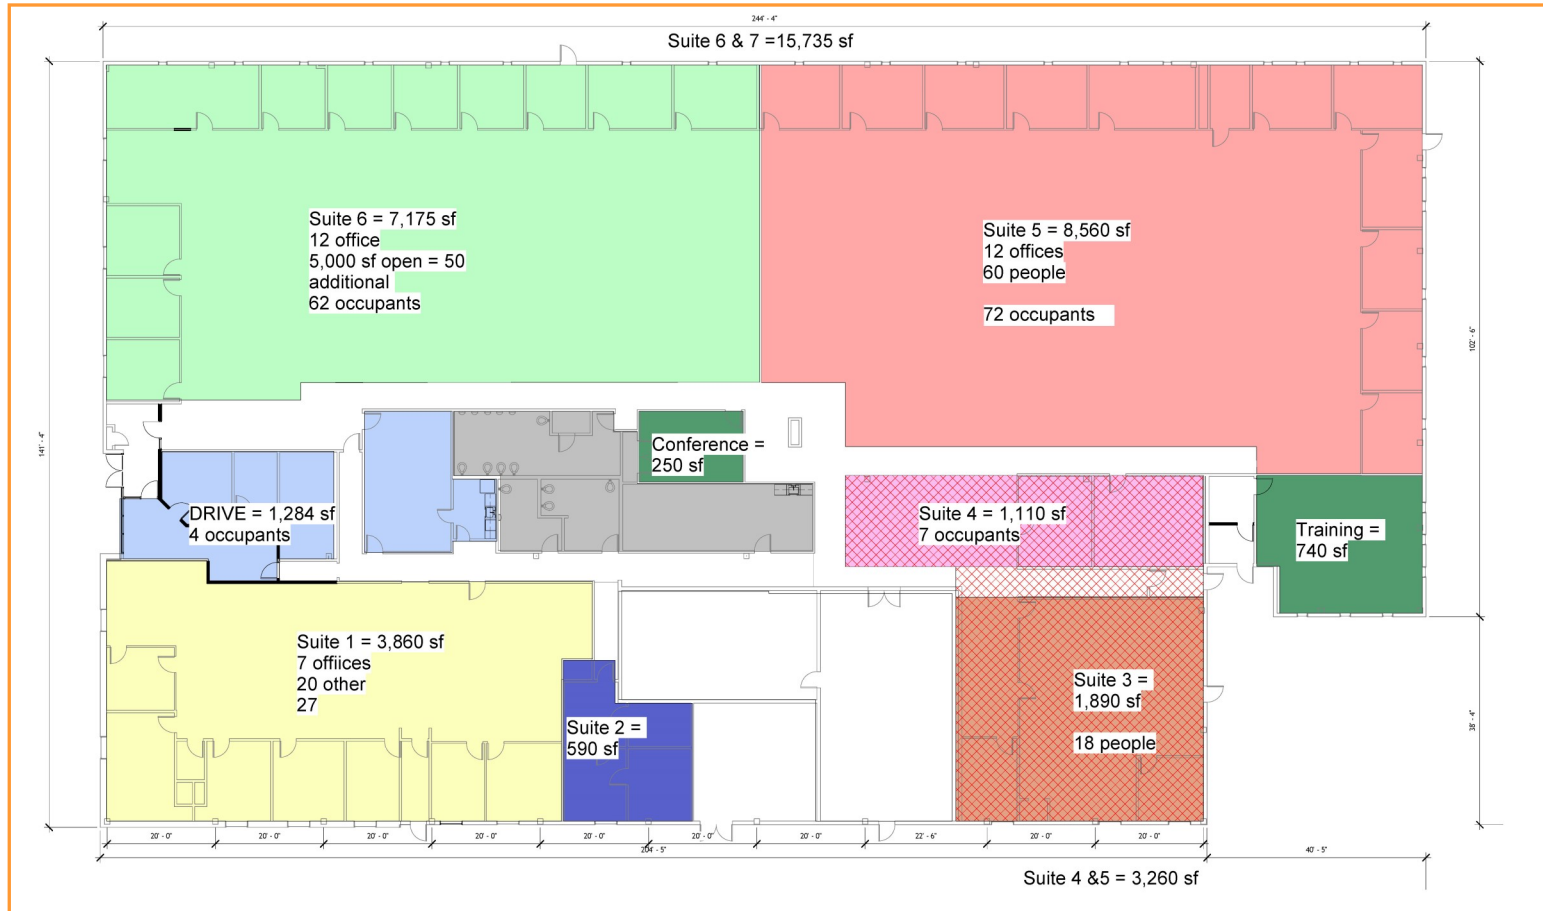

DRIVE Professional Building

Potential Suites

- 23,000+ square feet available for fit-out and lease
- 700 Square foot training room available for daily rental
- Common area bathrooms and lunch room
- Designated off-street parking
- Utilities included in lease price