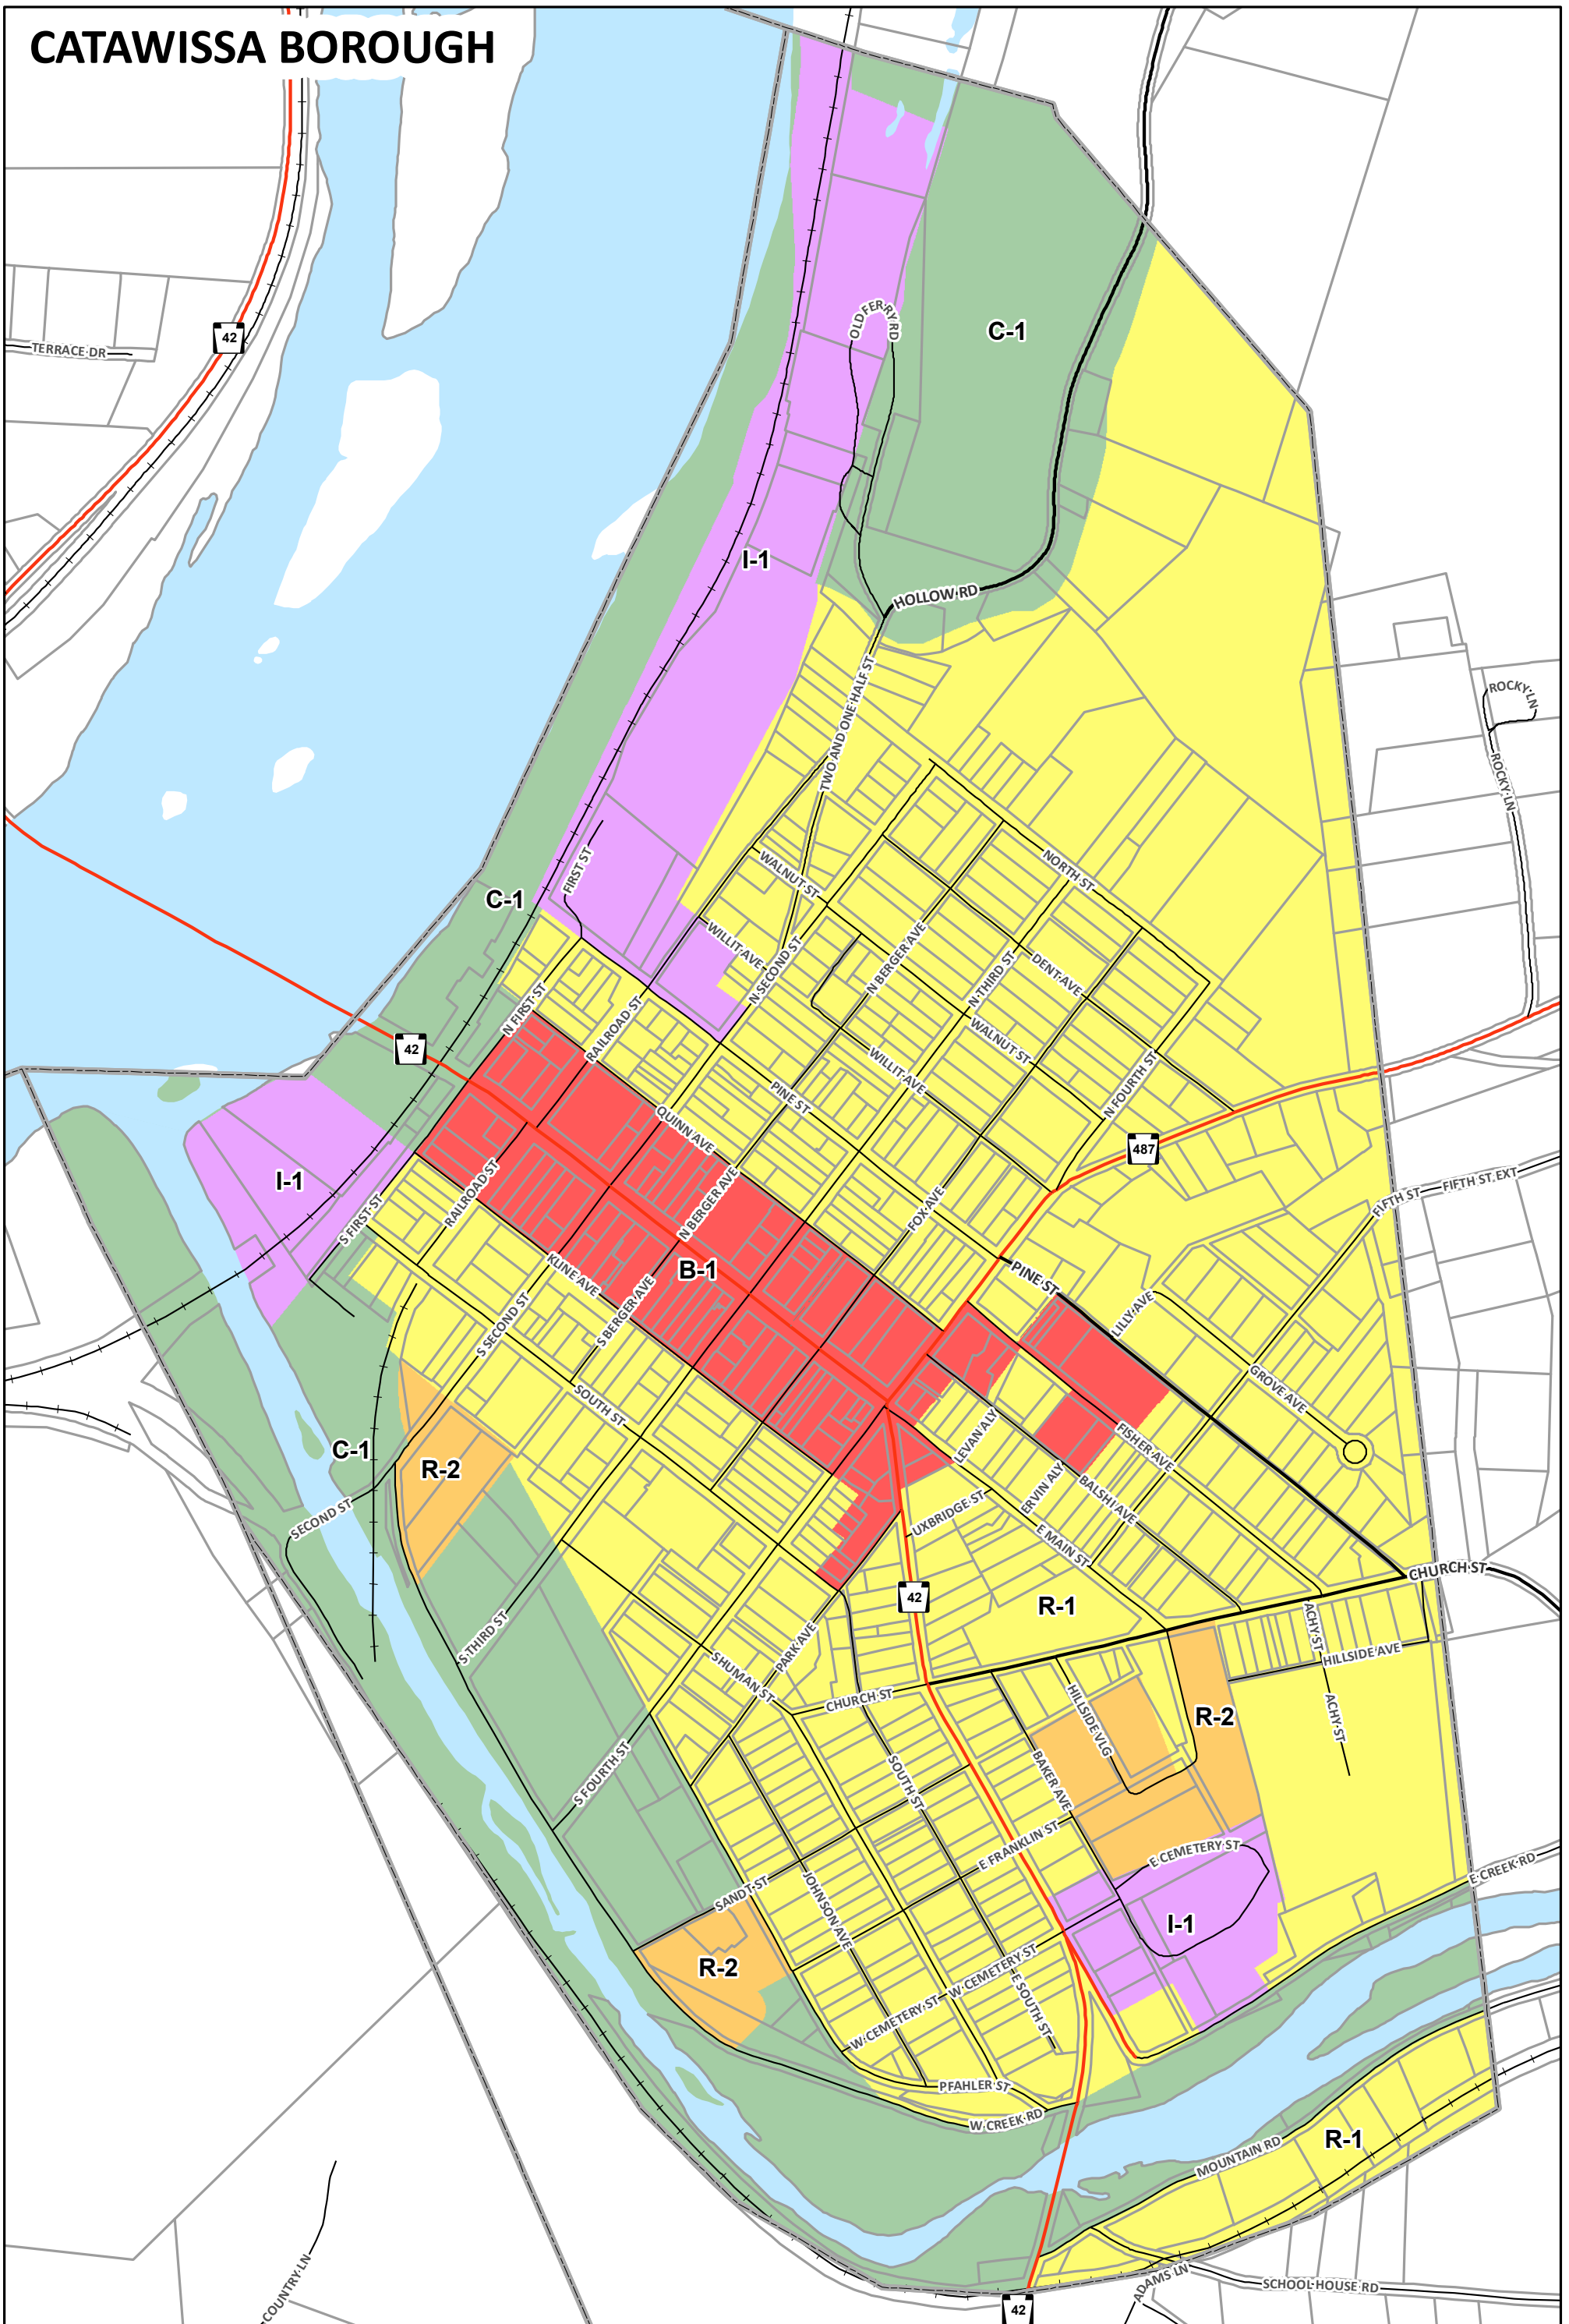

# CATAWISSA BOROUGH

- Central Commercial
- Light Industrial
- Medium - High Density Residential
- Conservation
- Low - Medium Density Residential

Disclaimer: This drawing is intended for reference and illustrative purposes only. It is neither a legally recorded map nor a survey and is not intended to be used as such. The information displayed is from a compilation of records, information, and data developed and obtained from various sources.