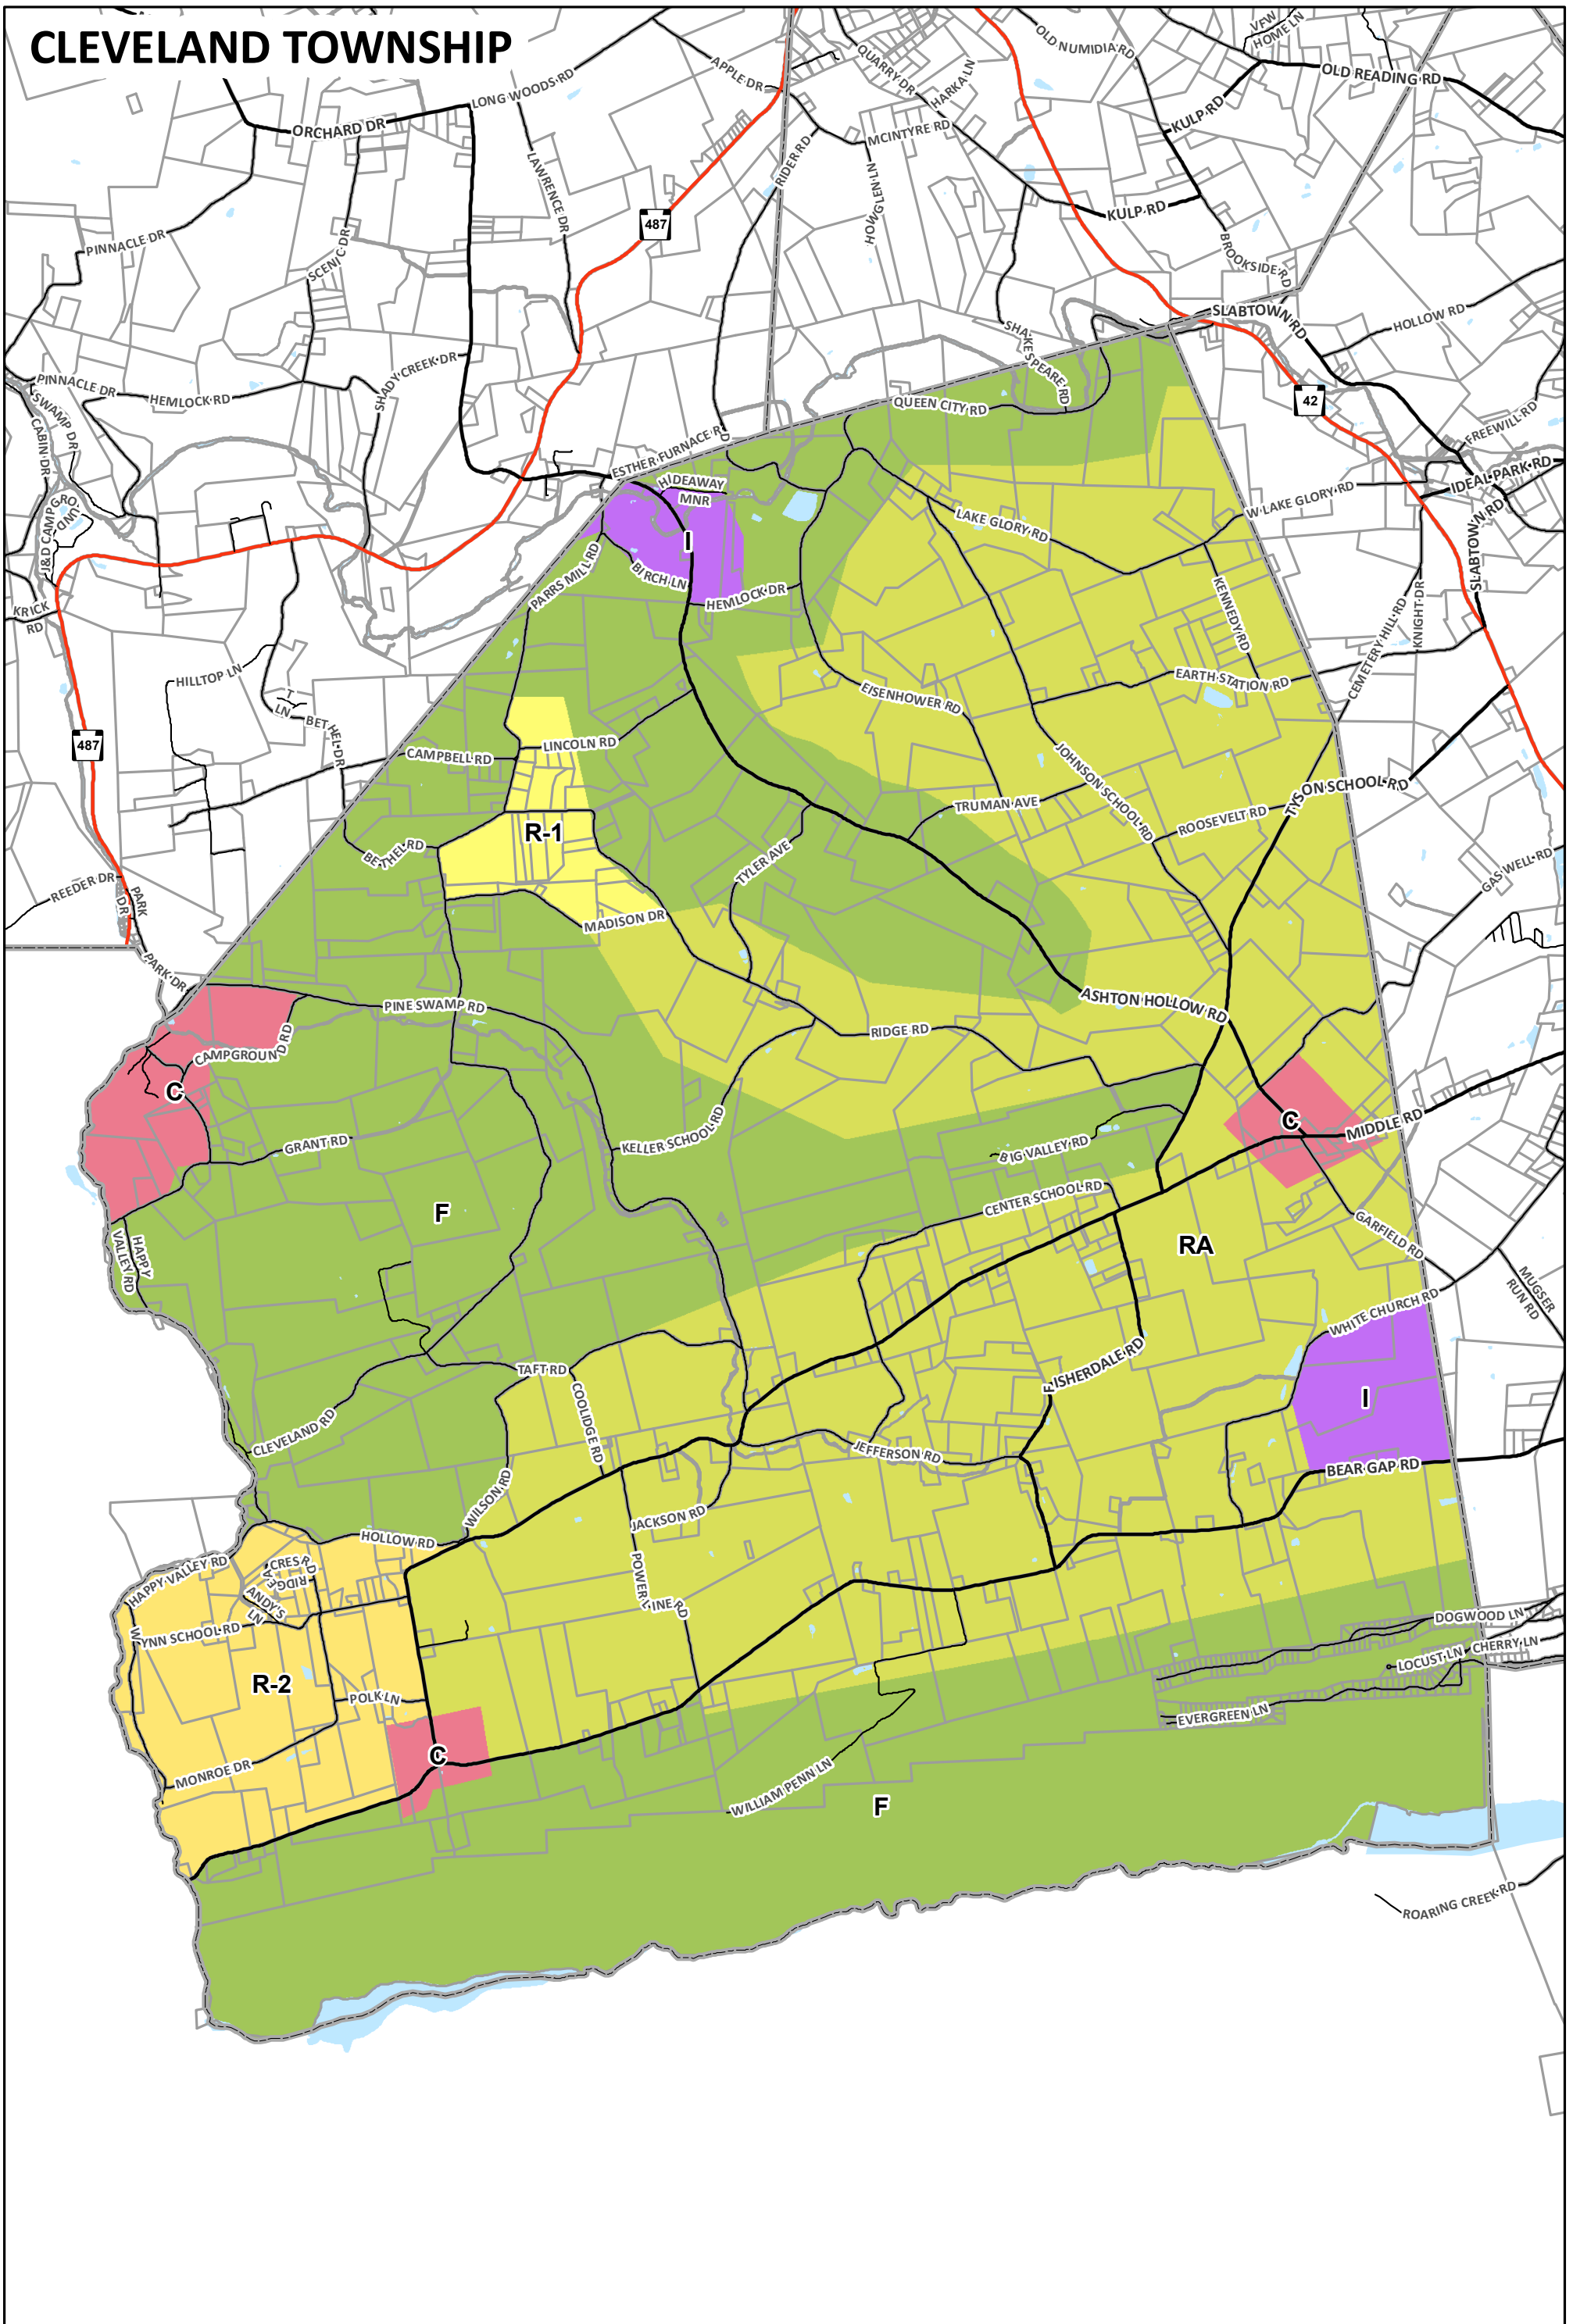

CLEVELAND TOWNSHIP

- Commercial
- Industrial
- Medium Density Residential
- Forest
- Low Density Residential
- Rural Agricultural

Disclaimer: This drawing is intended for reference and illustrative purposes only. It is neither a legally recorded map nor a survey and is not intended to be used as such. The information displayed is from a compilation of records, information, and data developed and obtained from various sources.