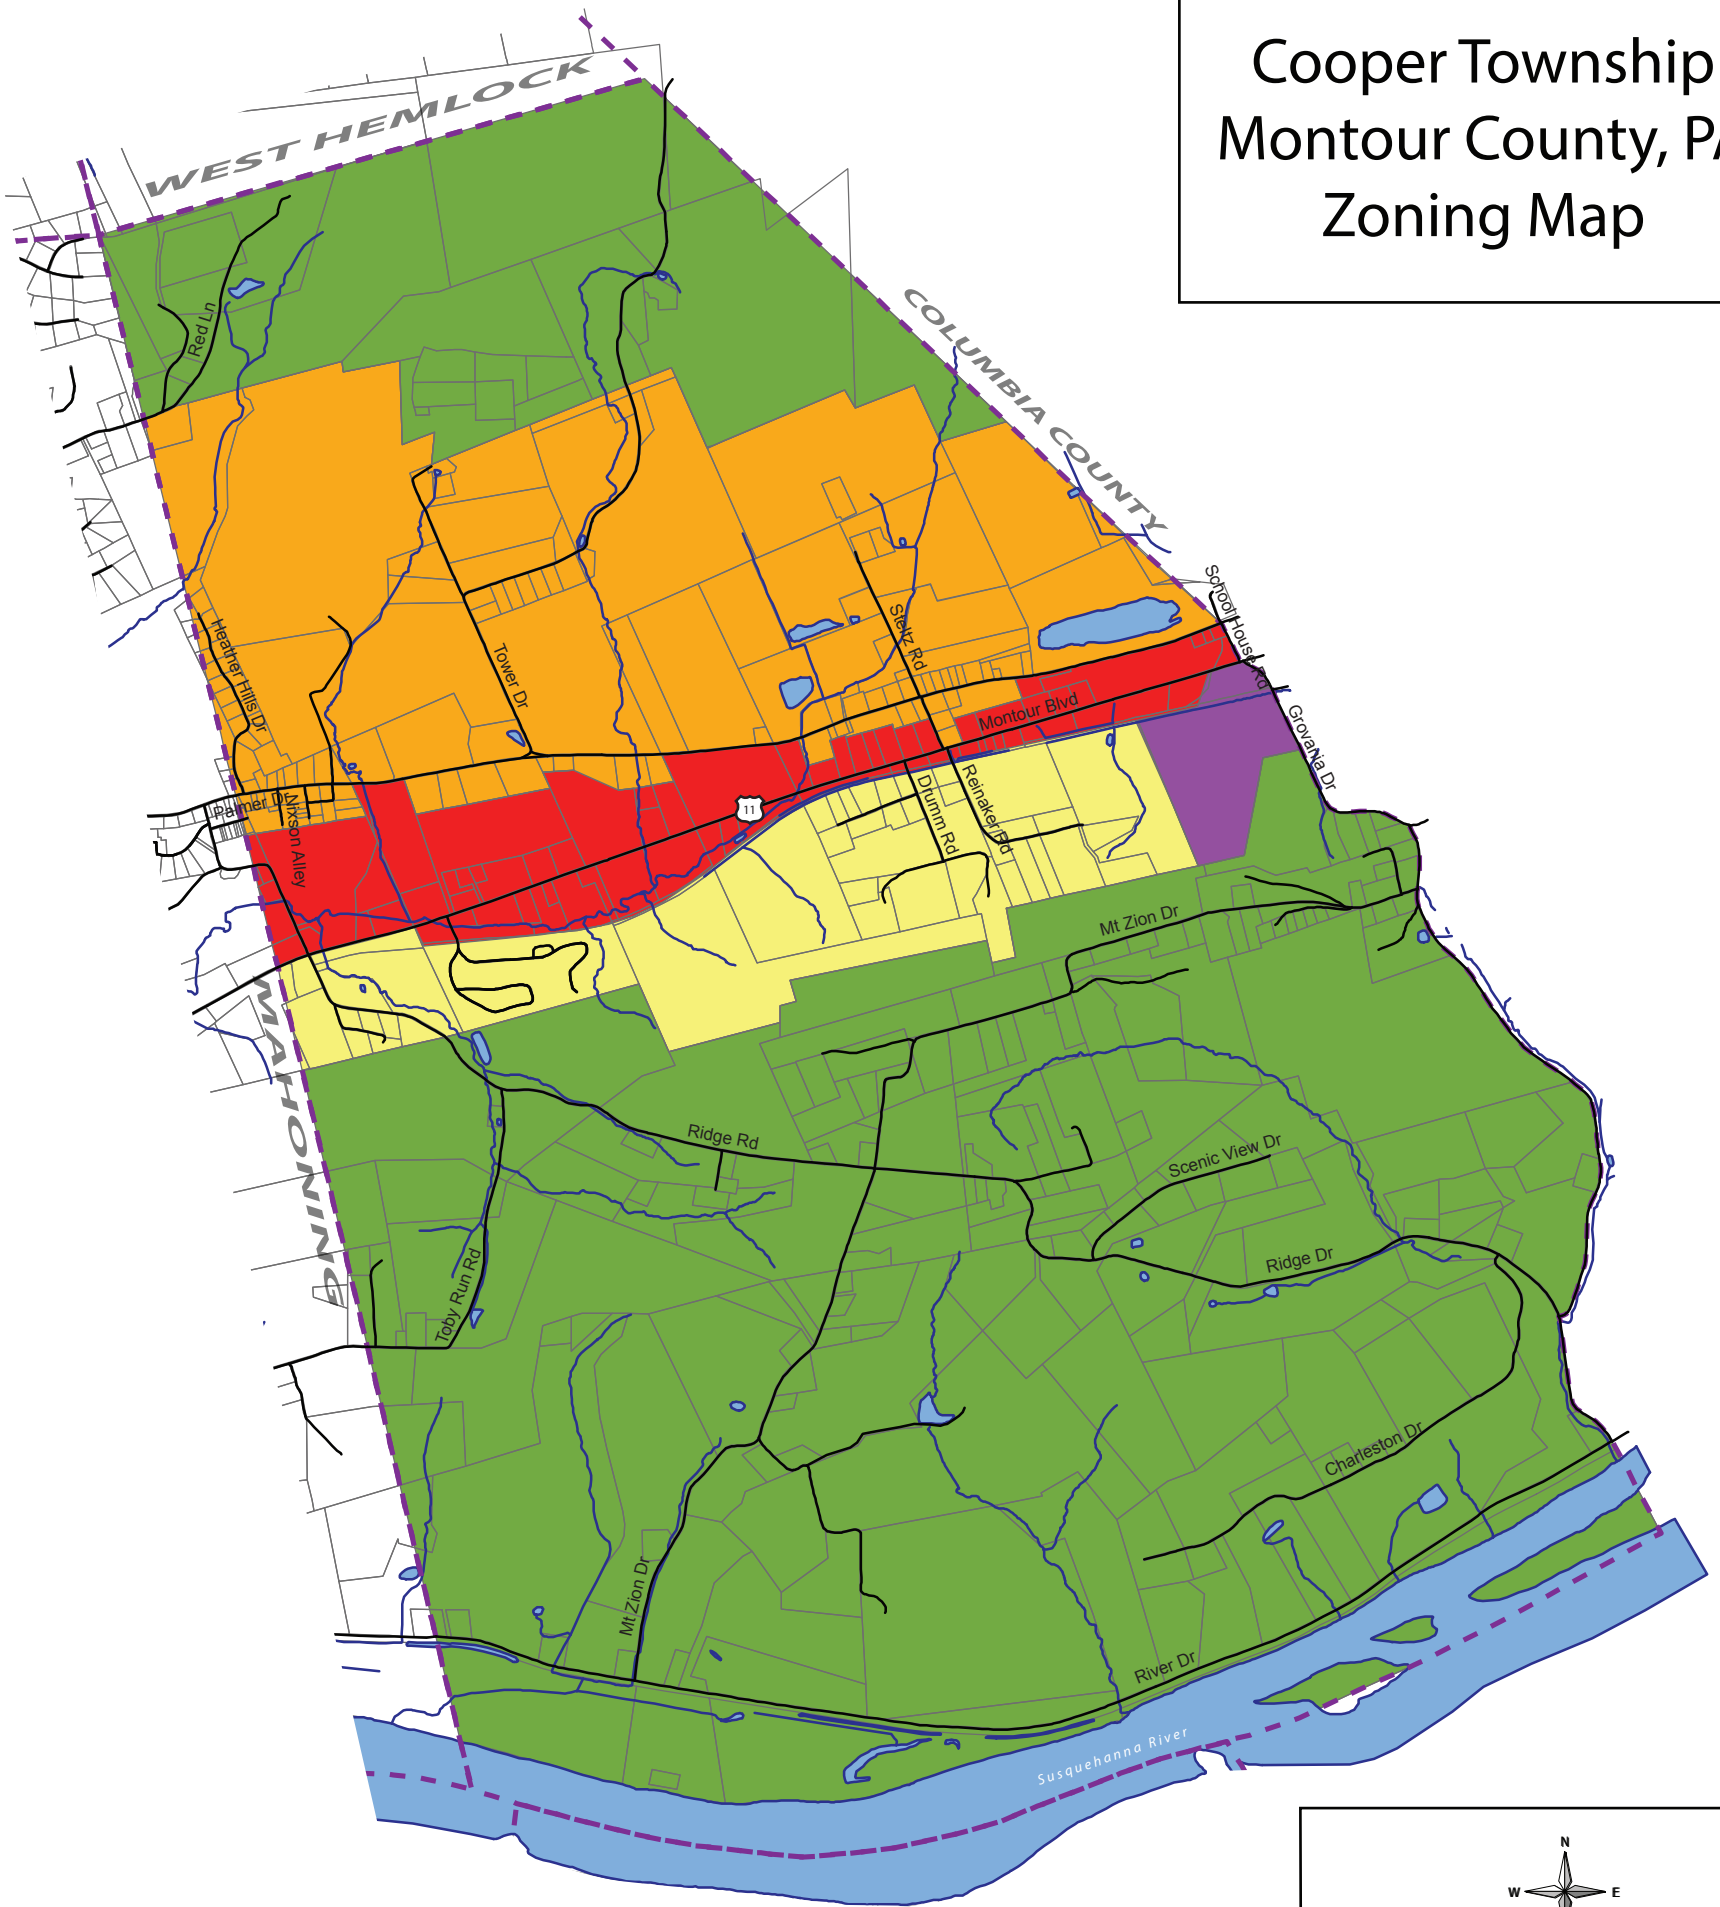

Cooper Township Montour County, PA Zoning Map

Legend

- Municipal Lines
- Streams
- Roads

Zoning Districts

- Rural Residential (RR)
- Suburban Residential (SR)
- Village Center (VC)
- Commercial (C)
- Industrial (I)
- Public/Semi-Public (P)
- Agriculture (A)
- Woodland (W)

0 0.5 mi

JANUARY 1, 2016

SOURCE: Kathi Hannaford/SEDA-COG (Parcels)

TJM 04/09/16