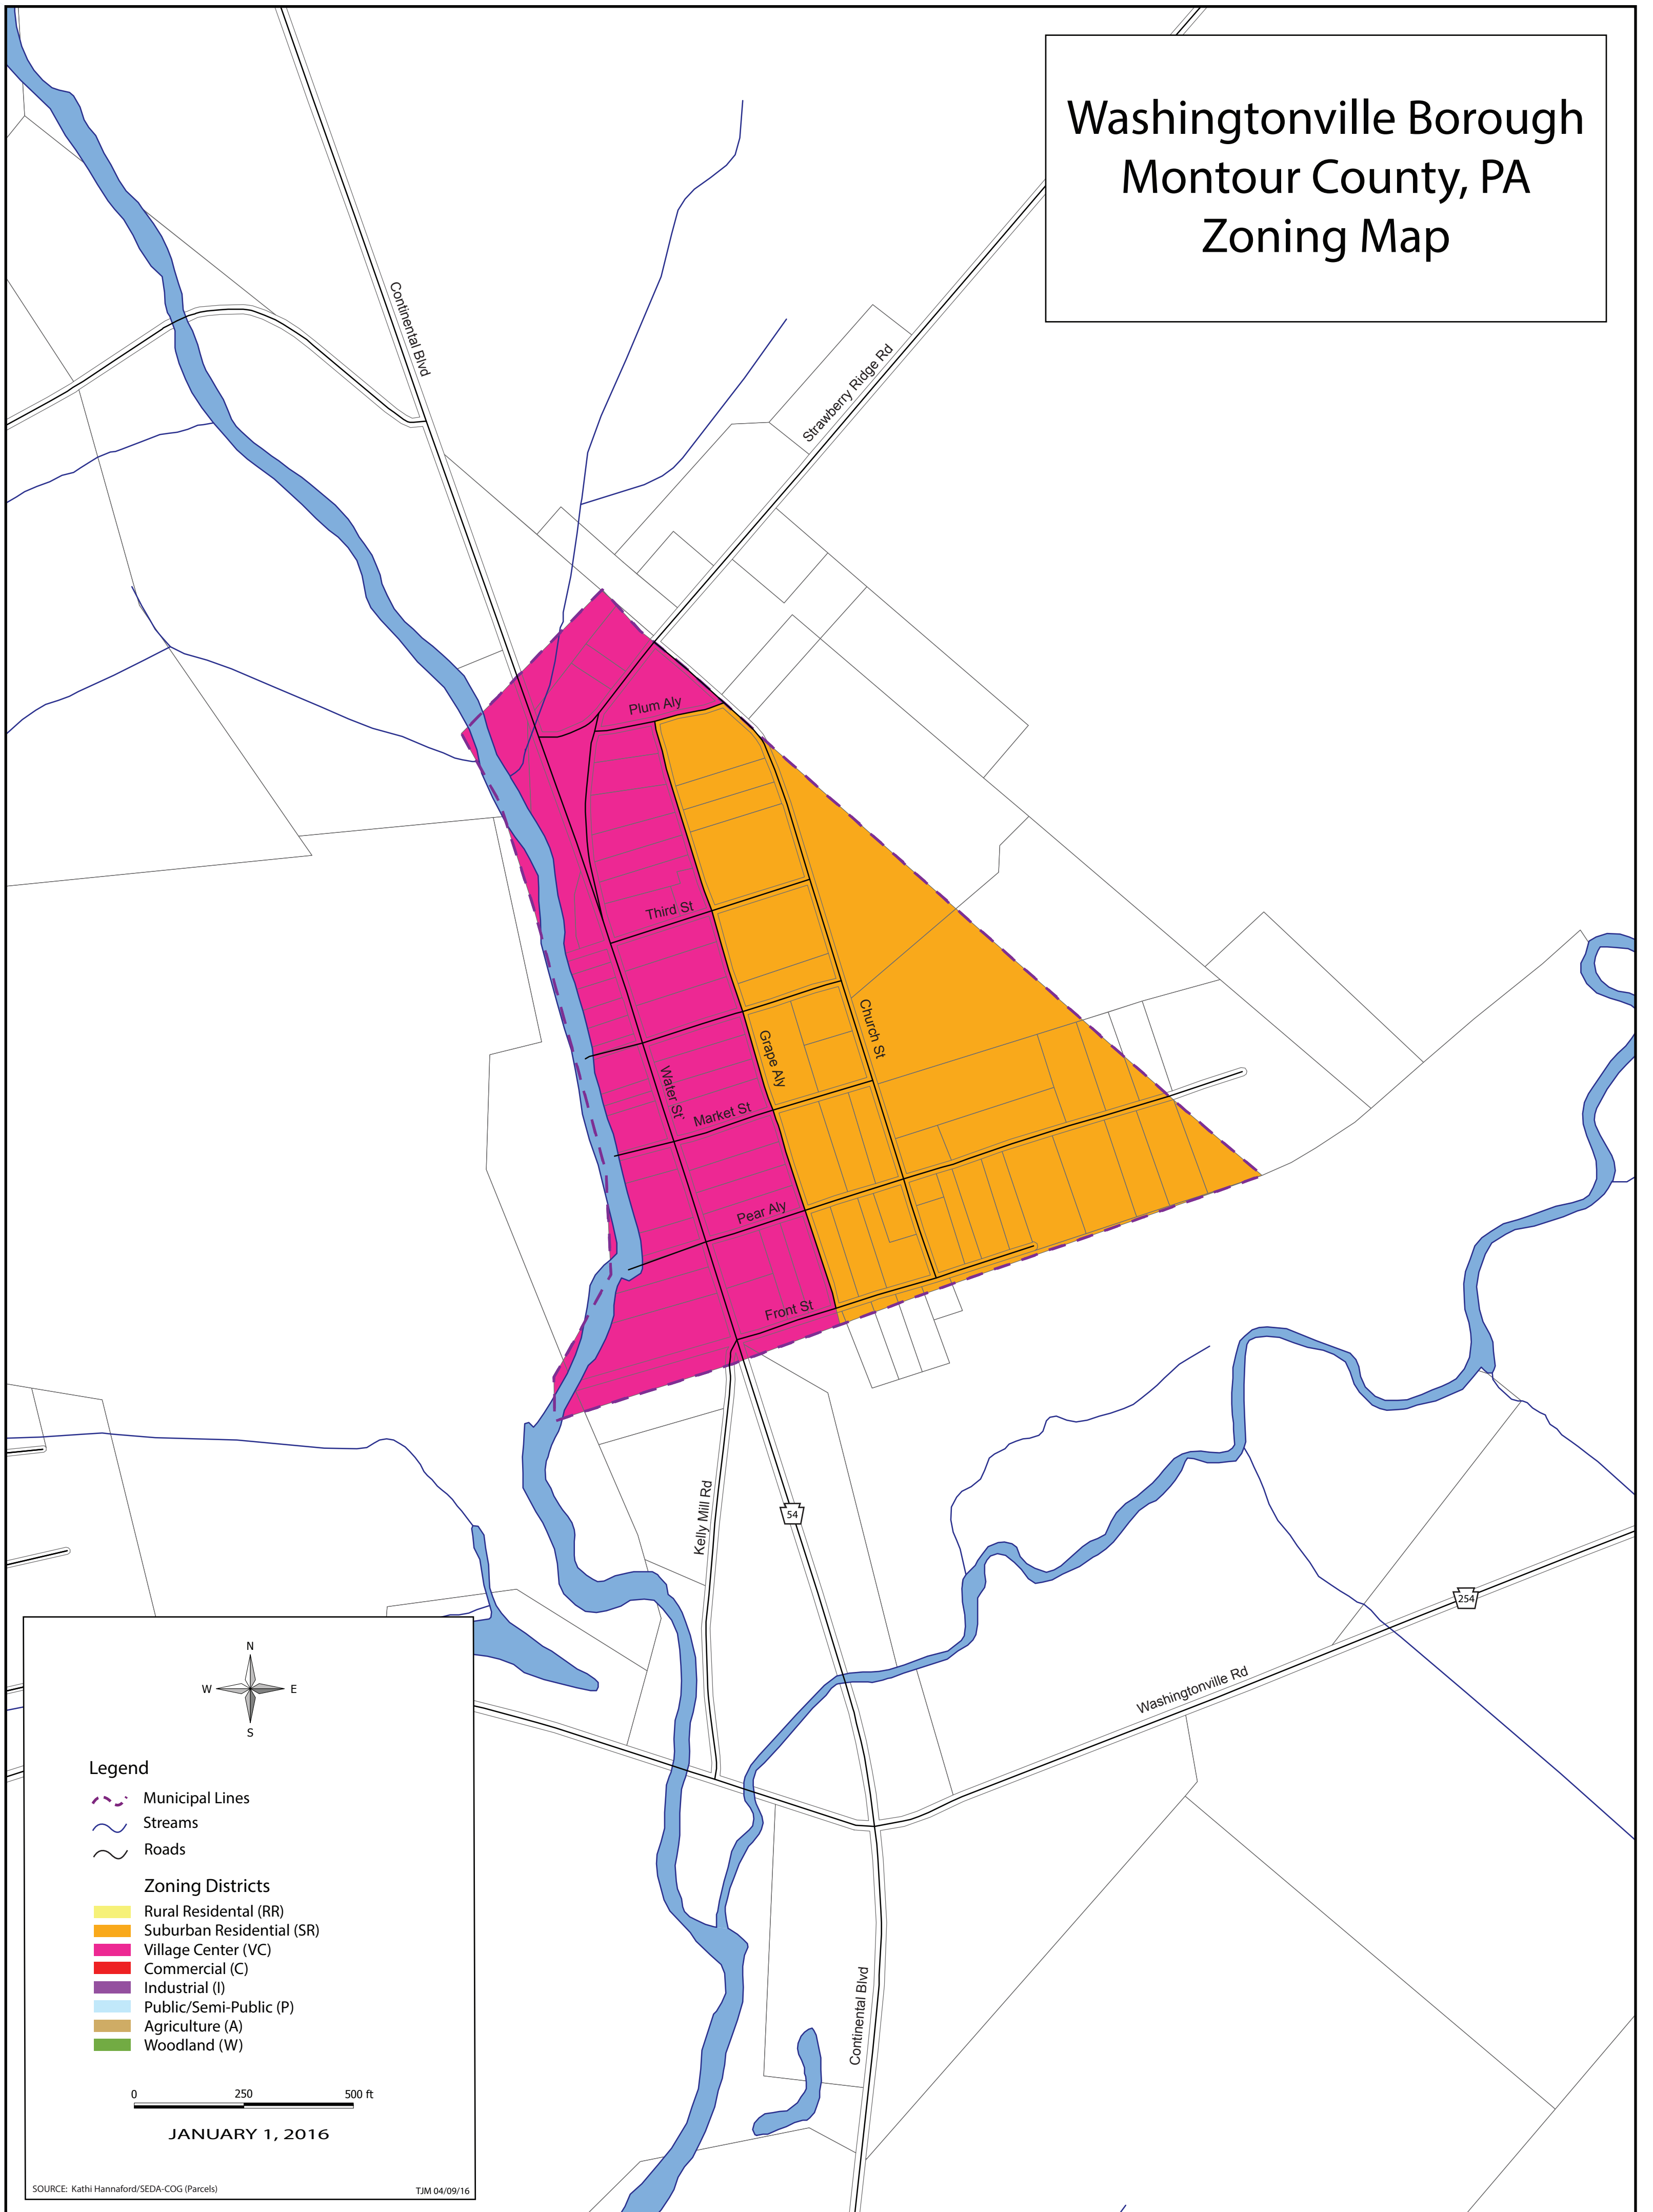

# Washingtonville Borough Montour County, PA Zoning Map

## Legend

- Municipal Lines
- Streams
- Roads
- Zoning Districts**
- Rural Residential (RR)
- Suburban Residential (SR)
- Village Center (VC)
- Commercial (C)
- Industrial (I)
- Public/Semi-Public (P)
- Agriculture (A)
- Woodland (W)

0 250 500 ft

JANUARY 1, 2016